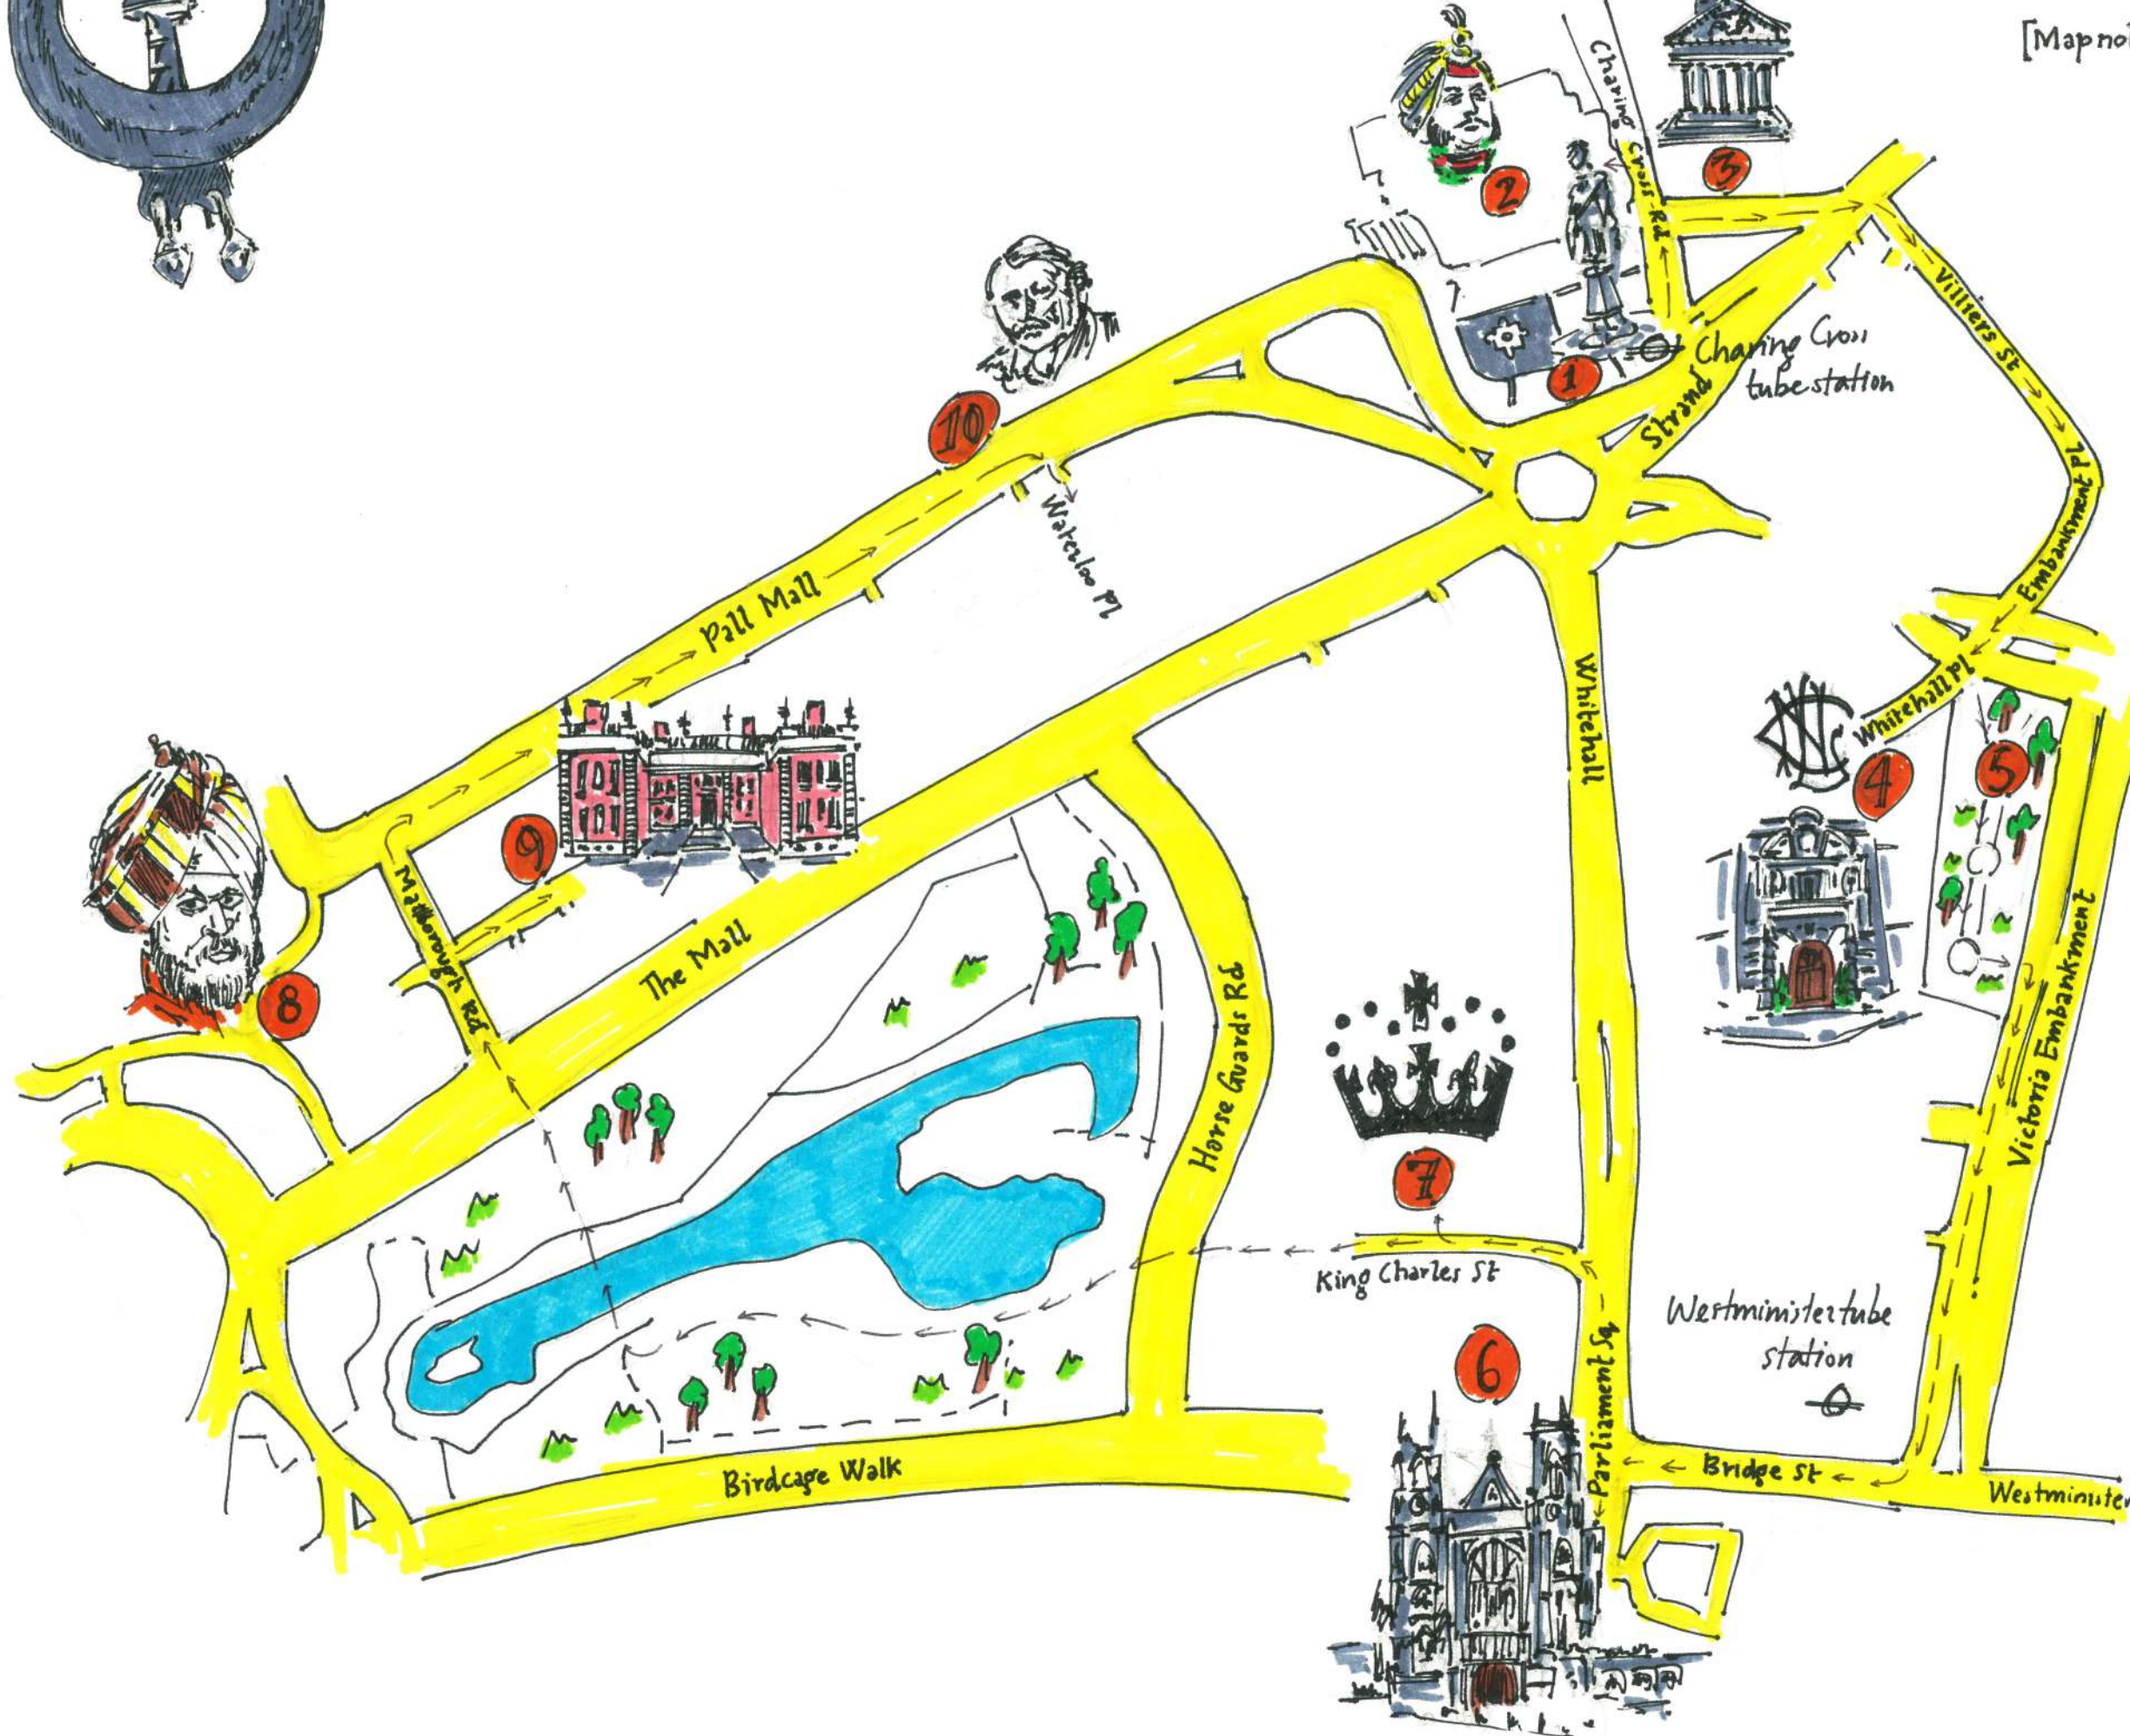

2 Δ SIKH HISTORY Δ & ON THE STREETS OF LONDON

Self Guided Walk --->

by Deep Singh Seyan © 2017

[Map not to scale]

⊕ Embankment tube station

1. Trafalgar Square
2. National Portrait Gallery
3. St. Martin-in-the-Fields
4. National Liberal Club
5. Whitehall Gardens
6. Westminster Abbey
7. F&C office
8. Royal Collection Trust
9. Marlborough House
10. Waterloo Place